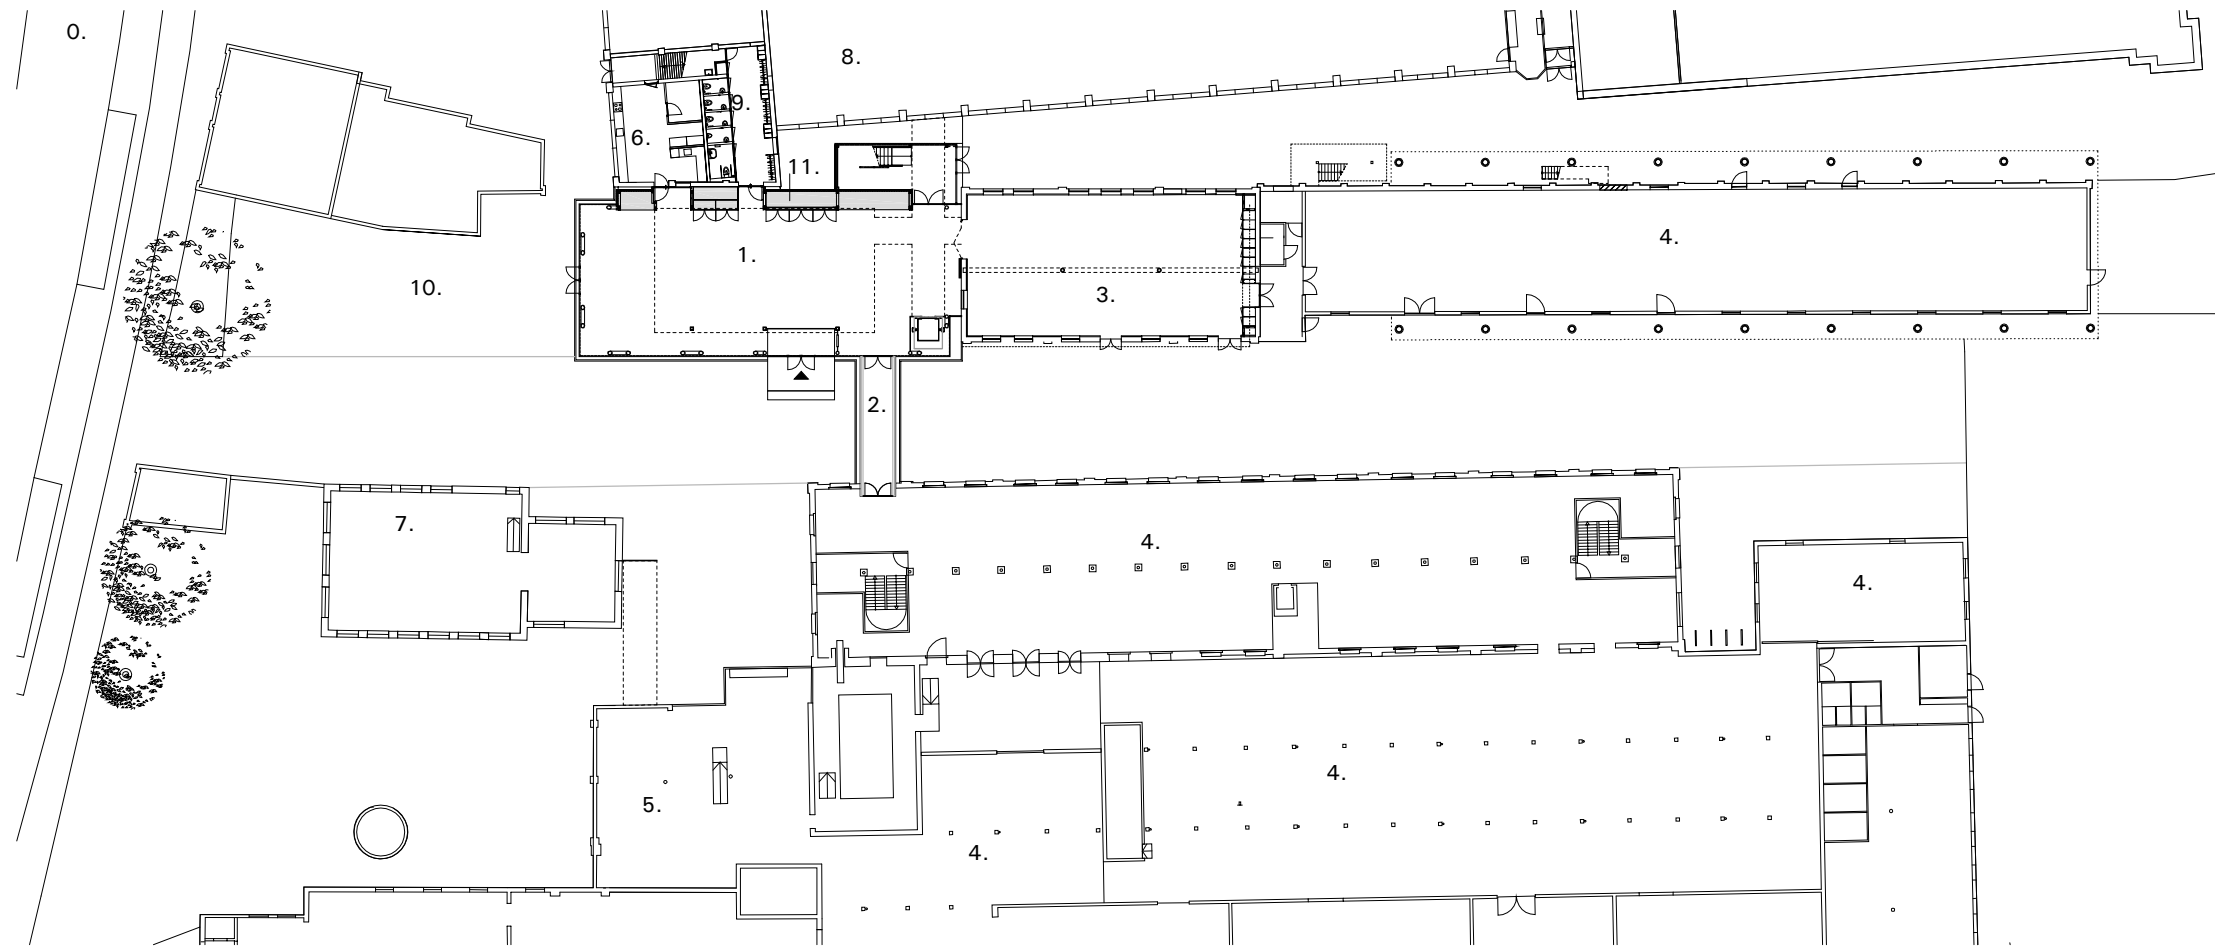

situation

floor plan third floor

reference to the floorplans and sections

- 0. Goirkestraat
- 1. entrance hall and museumcafé
- 2. passageway
- 3. museum shop
- 4. exhibition
- 5. children & education
- 6. kitchen
- 7. museum offices
- 8. prospective exhibition of the Tilburg town museum
- 9. cloak room
- 10. museum sidewalk café
- 11. installations zone
- 12. multifunctional hall
- 13. foyer
- 14. archives & depot
- 15. installations archives
- 16. prospective connections with the Tilburg town museum and reading rooms.
- 17. vide

floor plan ground floor